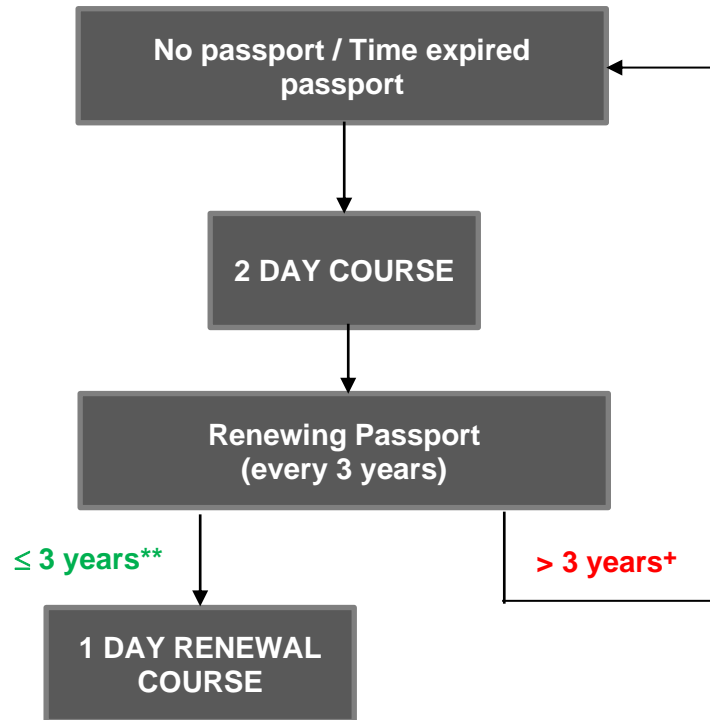

MPQC / SPA

Minerals Sector Safety Passport

**May only renew up to 6 months before expiry date.

+Course must be retaken if expiry date exceeded.

Note: There are no longer any exemptions from the MPQC / SPA Contractors Safety Passport course.